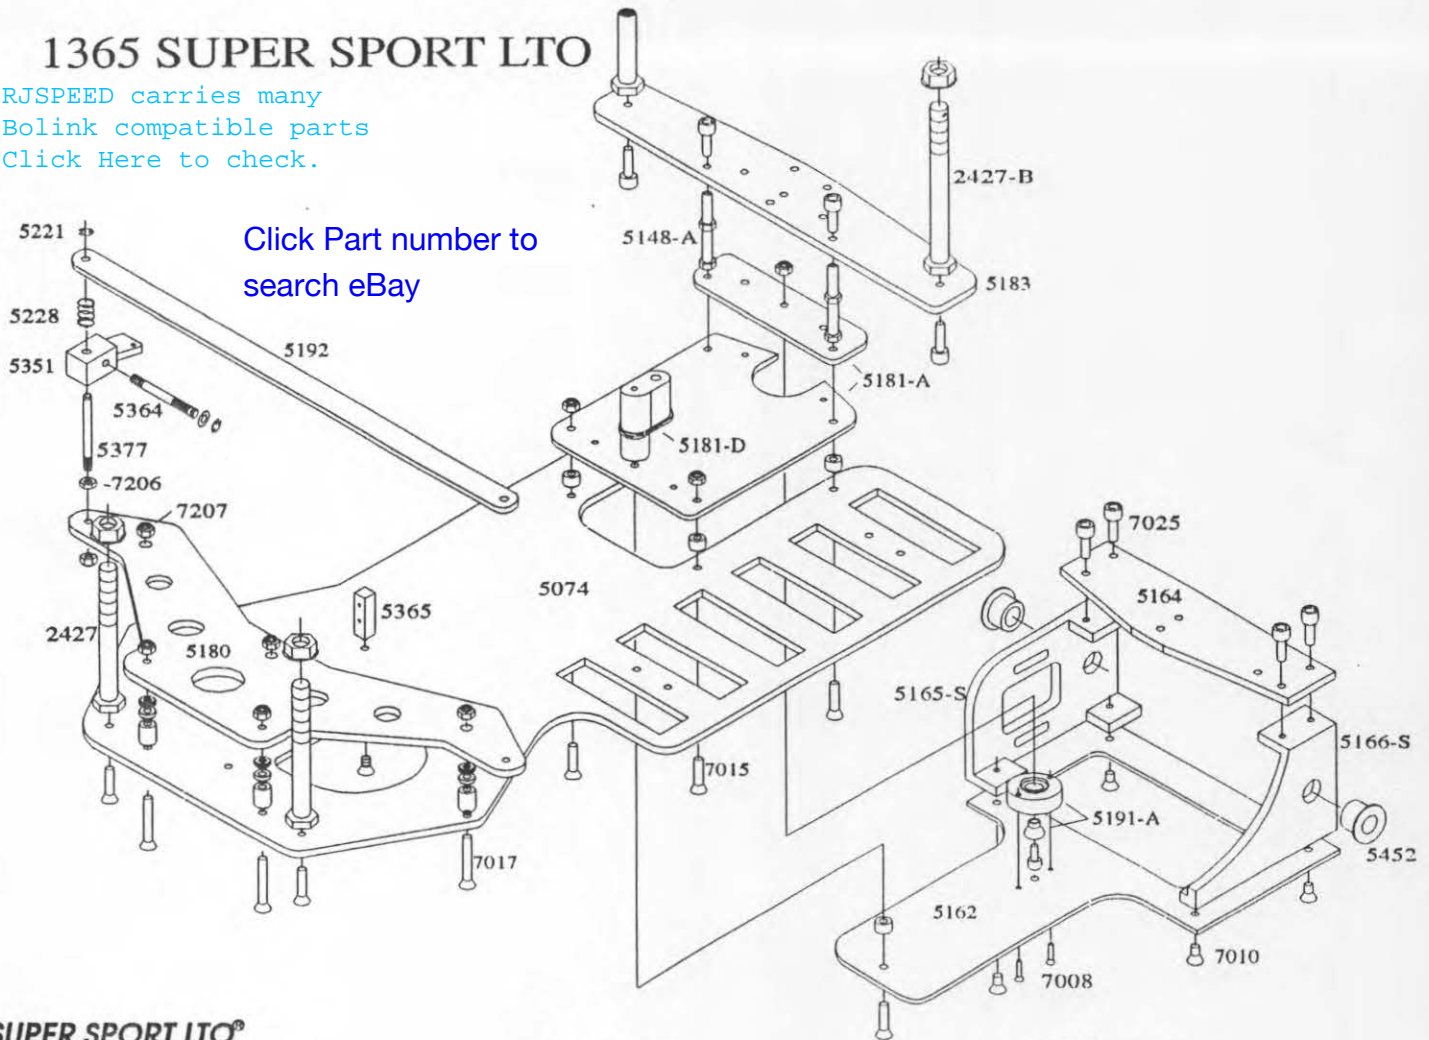

1365 SUPER SPORT LTO

RJSPEED carries many
Bolink compatible parts
[Click Here to check.](#)

SUPER SPORT LTO® REPLACEMENT PARTS

BL-2403	BODY CLIPS
BL-2427	2" BODY POSTS
BL-2427-B	2-1/2" BODY POSTS
BL-3511	REAR HUBS
BL-5074	CHASSIS
BL-5148-A	SHOCK MOUNT SUPPORTS
BL-5162	T-PLATE
BL-5164	REAR POD BRACE
BL-5165-S	MOTOR MOUNT
BL-5166-S	LEFT AXLE CARRIER
BL-5170	SHOCK BUSHINGS & HDWE
BL-5171	SHOCKS & SPRINGS (PR)
BL-5180	FRONT AXLE PLATE
BL-5181-A	RADIO TRAY & BALL BRACE
BL-5181-D	ANTENNA MOUNT
BL-5183	LTO® BODY MOUNT
BL-5191-A	SUSPENSION BALL & SOCKET
BL-5192	KINGPIN BRACE
BL-5221	E-CLIPS
BL-5228	FRONT SPRINGS
BL-5351	STEERING BLOCKS
BL-5364	STUB AXLES
BL-5365	SERVO MOUNT POSTS
BL-5366-B	FRONT AXLE SUPPORTS
BL-5377	KINGPINS
BL-5381	RUBBER GROMMETS
BL-5452	REAR BUSHINGS
BL-5457	FRONT BUSHINGS
BL-5611	81 TOOTH DIFF GEAR
BL-5730	STEEL DIFF AXLE
BL-5735	THRUST BEARING SET
BL-5737	DIFF CONE WASHERS
BL-5740-A	ALUMINUM DIFF ADAPTOR
BL-5751	DIFF BALLS
BL-5752	DIFF DRIVE RINGS

KIT BODY

BL-2323 LUMINA STOCK CAR

RJSPEED carries many
Bolink compatible parts
[Click Here to check.](#)

HARDWARE

BL-6007	4-40 SET SCREWS / WRENCH
BL-7010	MOTOR MOUNT SCREWS
BL-7016	RADIO TRAY SCREWS
BL-7017	FRONT AXLE PLATE SCREWS
BL-7025	REAR BRACE SCREWS
BL-7030-B	REAR WHEEL SCREWS
BL-7160	REAR HUB SET SCREWS
BL-7206	5-40 JAM NUTS
BL-7207	5-40 LOCK NUTS
BL-7217	BODY POST/DIFF NUTS
BL-7416	NYLON AXLE SHIMS

[Click Part number to
search eBay](#)

KIT TIRES

BL-3071-B	BLUE DOT FRONTS
BL-3372-B	GREEN DOT REARS

OTHER BODIES

BL-2271-W	96 T-BIRD
BL-2274-W	96 MONTE CARLO
BL-2275-W	97 PONTIAC
BL-2288	IMSA MUSTANG
BL-2293	SHORT TRACK T-BIRD
BL-2298	94 CAMARO
BL-2299	TOYOTA GTP
BL-2312	LOLA T-91 INDY
BL-2327	66 CORVETTE COUPE
BL-2337	PORSCHE 962
BL-2351	88 CORVETTE
BL-2364	FERRARI F-40
BL-2368	LAMBORGHINI COUNTACH
BL-2371	67 CAMARO
BL-2374	66 MUSTANG FASTBACK
BL-2387	PORSCHE 911 RALLY