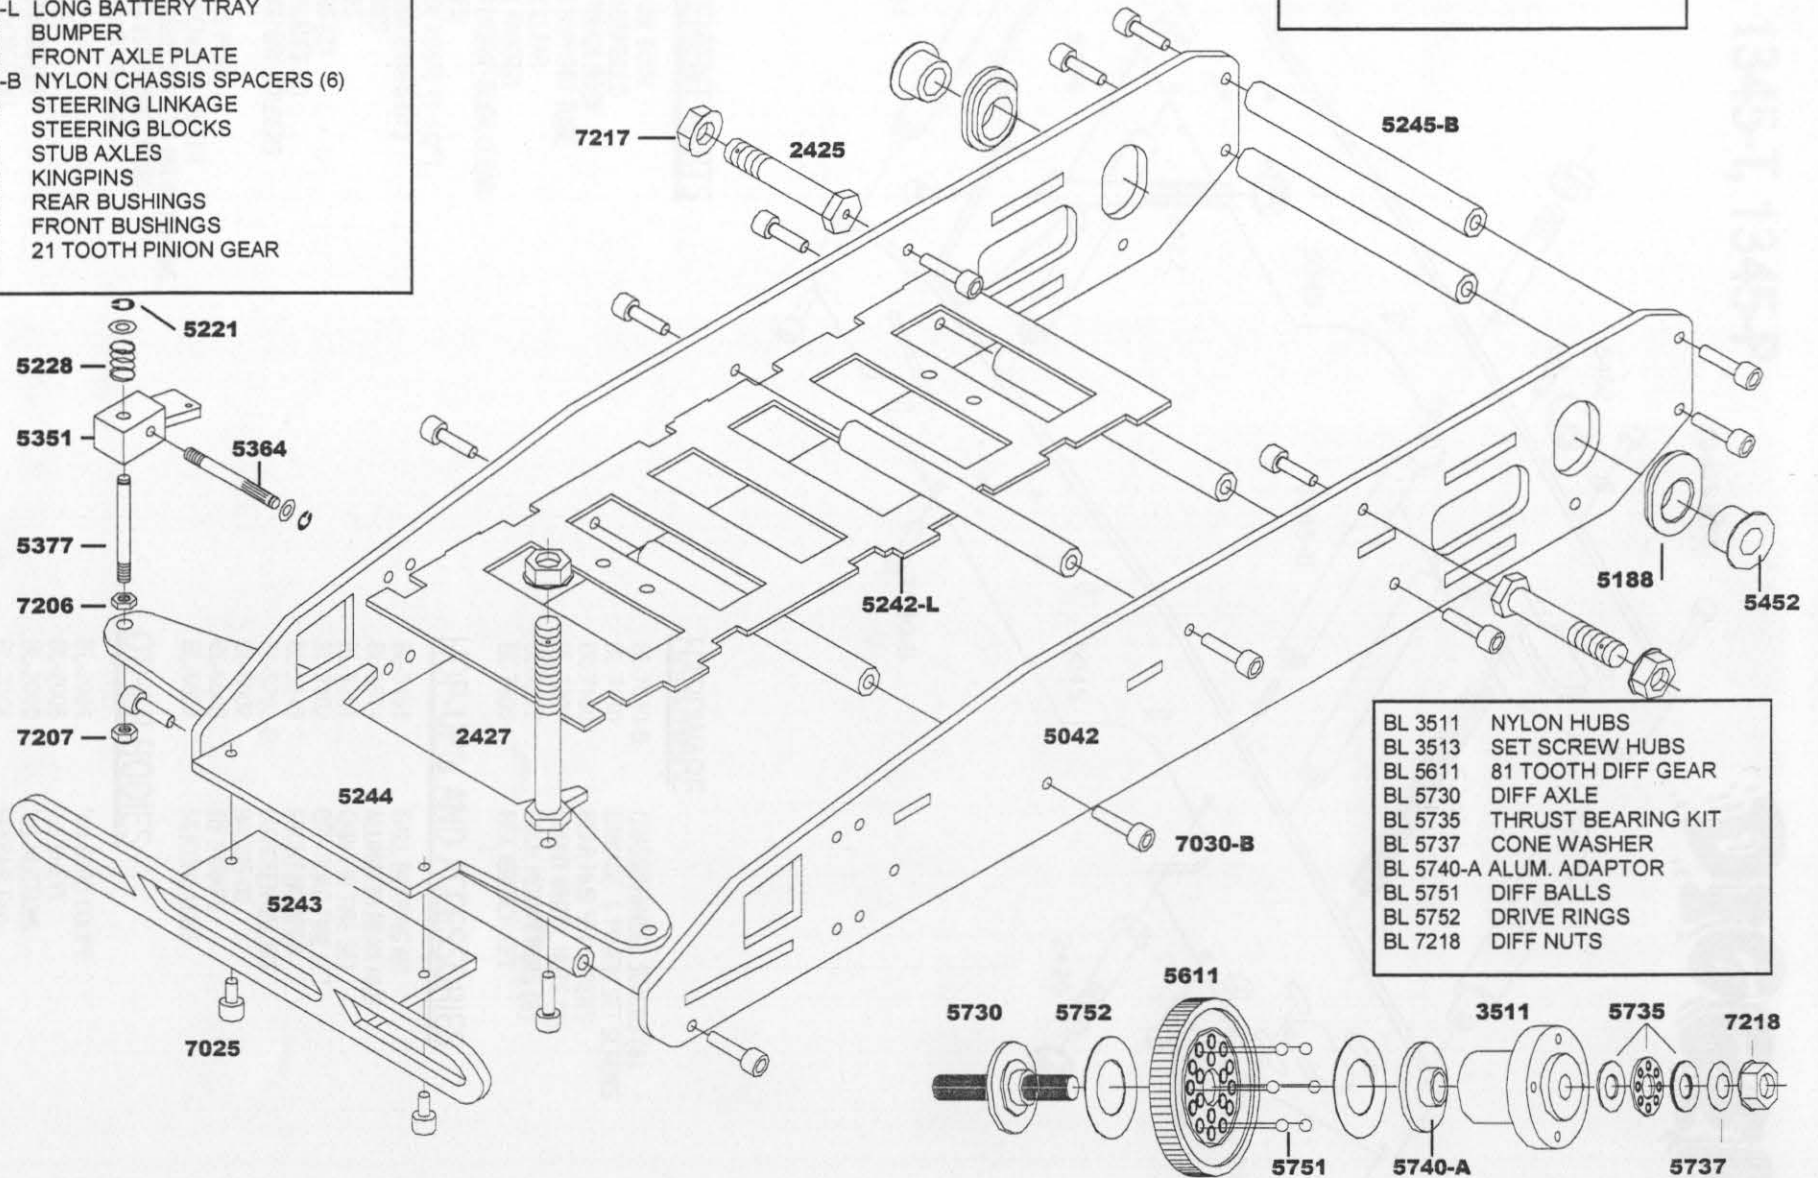

1342 & 1343 LEGENDS

- BL 2403 BODY CLIPS
- BL 2425 BODY MOUNTS, 1"
- BL 2427 BODY MOUNTS, 2"
- BL 5042 CHASSIS PLATES (PR)
- BL 5188 AXLE HEIGHT ADAPT.
- BL 5228 FRONT SPRINGS
- BL 5242-L LONG BATTERY TRAY
- BL 5243 BUMPER
- BL 5244 FRONT AXLE PLATE
- BL 5245-B NYLON CHASSIS SPACERS (6)
- BL 5308 STEERING LINKAGE
- BL 5351 STEERING BLOCKS
- BL 5364 STUB AXLES
- BL 5377 KINGPINS
- BL 5452 REAR BUSHINGS
- BL 5457 FRONT BUSHINGS
- BL 5551 21 TOOTH PINION GEAR

HARDWARE

- BL 5221 E-CLIPS
- BL 7025 BUMPER SCREWS
- BL 7030-B CHASSIS SCREWS
- BL 7150 PINION SETSCREWS
- BL 7160 REAR HUB SETSCREWS
- BL 7206 5-40 JAM NUTS
- BL 7207 5-40 LOCK NUTS

- BL 3511 NYLON HUBS
- BL 3513 SET SCREW HUBS
- BL 5611 81 TOOTH DIFF GEAR
- BL 5730 DIFF AXLE
- BL 5735 THRUST BEARING KIT
- BL 5737 CONE WASHER
- BL 5740-A ALUM. ADAPTOR
- BL 5751 DIFF BALLS
- BL 5752 DRIVE RINGS
- BL 7218 DIFF NUTS