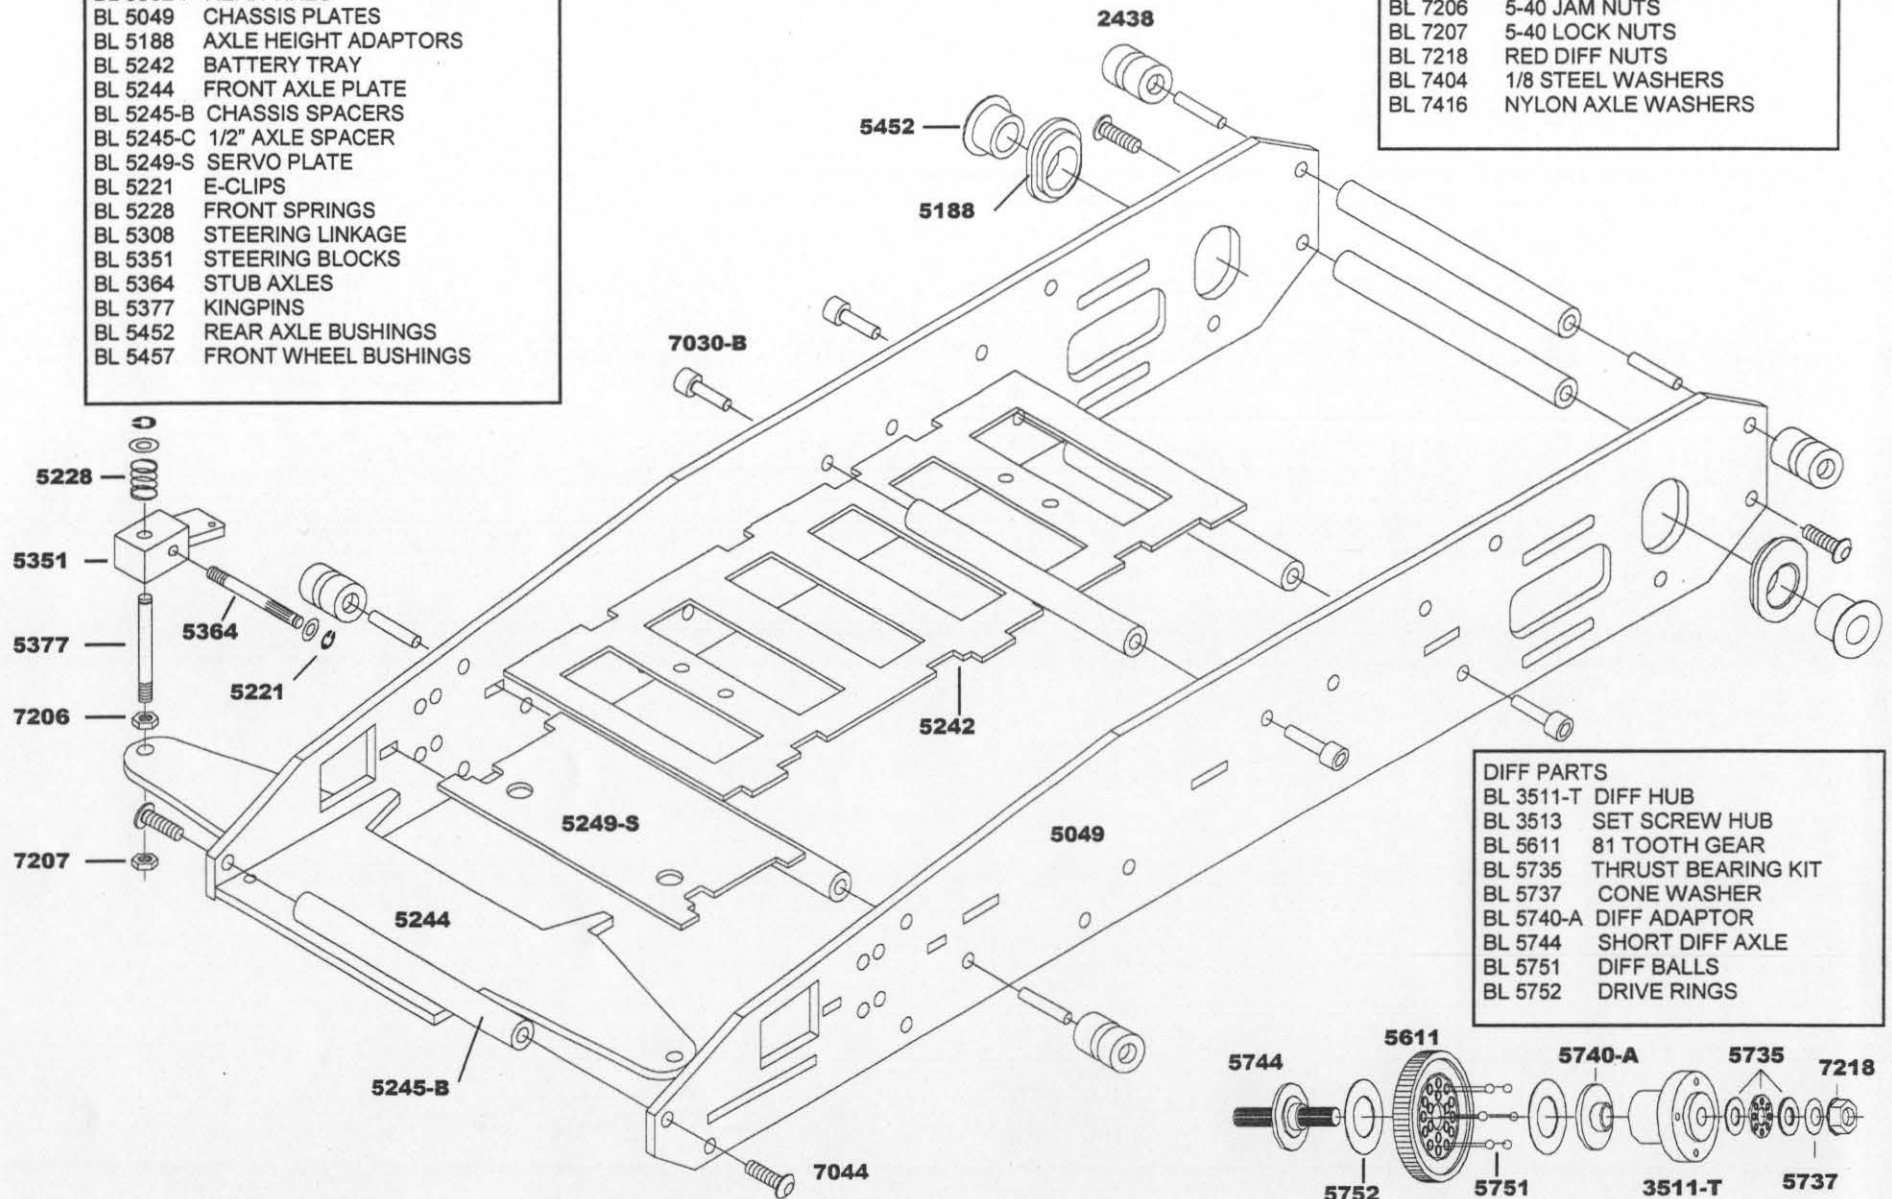

BL 1370 INDY ROADSTER

REPLACEMENT PARTS

- BL 2216 INDY ROADSTER BODY
- BL 3053-F FRONT TIRES
- BL 3352-F REAR TIRES
- BL 5049 CHASSIS PLATES
- BL 5188 AXLE HEIGHT ADAPTORS
- BL 5242 BATTERY TRAY
- BL 5244 FRONT AXLE PLATE
- BL 5245-B CHASSIS SPACERS
- BL 5245-C 1/2" AXLE SPACER
- BL 5249-S SERVO PLATE
- BL 5221 E-CLIPS
- BL 5228 FRONT SPRINGS
- BL 5308 STEERING LINKAGE
- BL 5351 STEERING BLOCKS
- BL 5364 STUB AXLES
- BL 5377 KINGPINS
- BL 5452 REAR AXLE BUSHINGS
- BL 5457 FRONT WHEEL BUSHINGS

HARDWARE

- BL 2400 BODY CLIPS
- BL 2438 BODY MOUNTS W/CLIPS
- BL 7030-B 3/8" SOCKET CAP SCREWS
- BL 7044 3/8" BUTTON HEAD SCREWS
- BL 7150 4-40 SET SCREWS
- BL 7160 REAR HUB SET SCREWS
- BL 7206 5-40 JAM NUTS
- BL 7207 5-40 LOCK NUTS
- BL 7218 RED DIFF NUTS
- BL 7404 1/8" STEEL WASHERS
- BL 7416 NYLON AXLE WASHERS

DIFF PARTS

- BL 3511-T DIFF HUB
- BL 3513 SET SCREW HUB
- BL 5611 81 TOOTH GEAR
- BL 5735 THRUST BEARING KIT
- BL 5737 CONE WASHER
- BL 5740-A DIFF ADAPTOR
- BL 5744 SHORT DIFF AXLE
- BL 5751 DIFF BALLS
- BL 5752 DRIVE RINGS