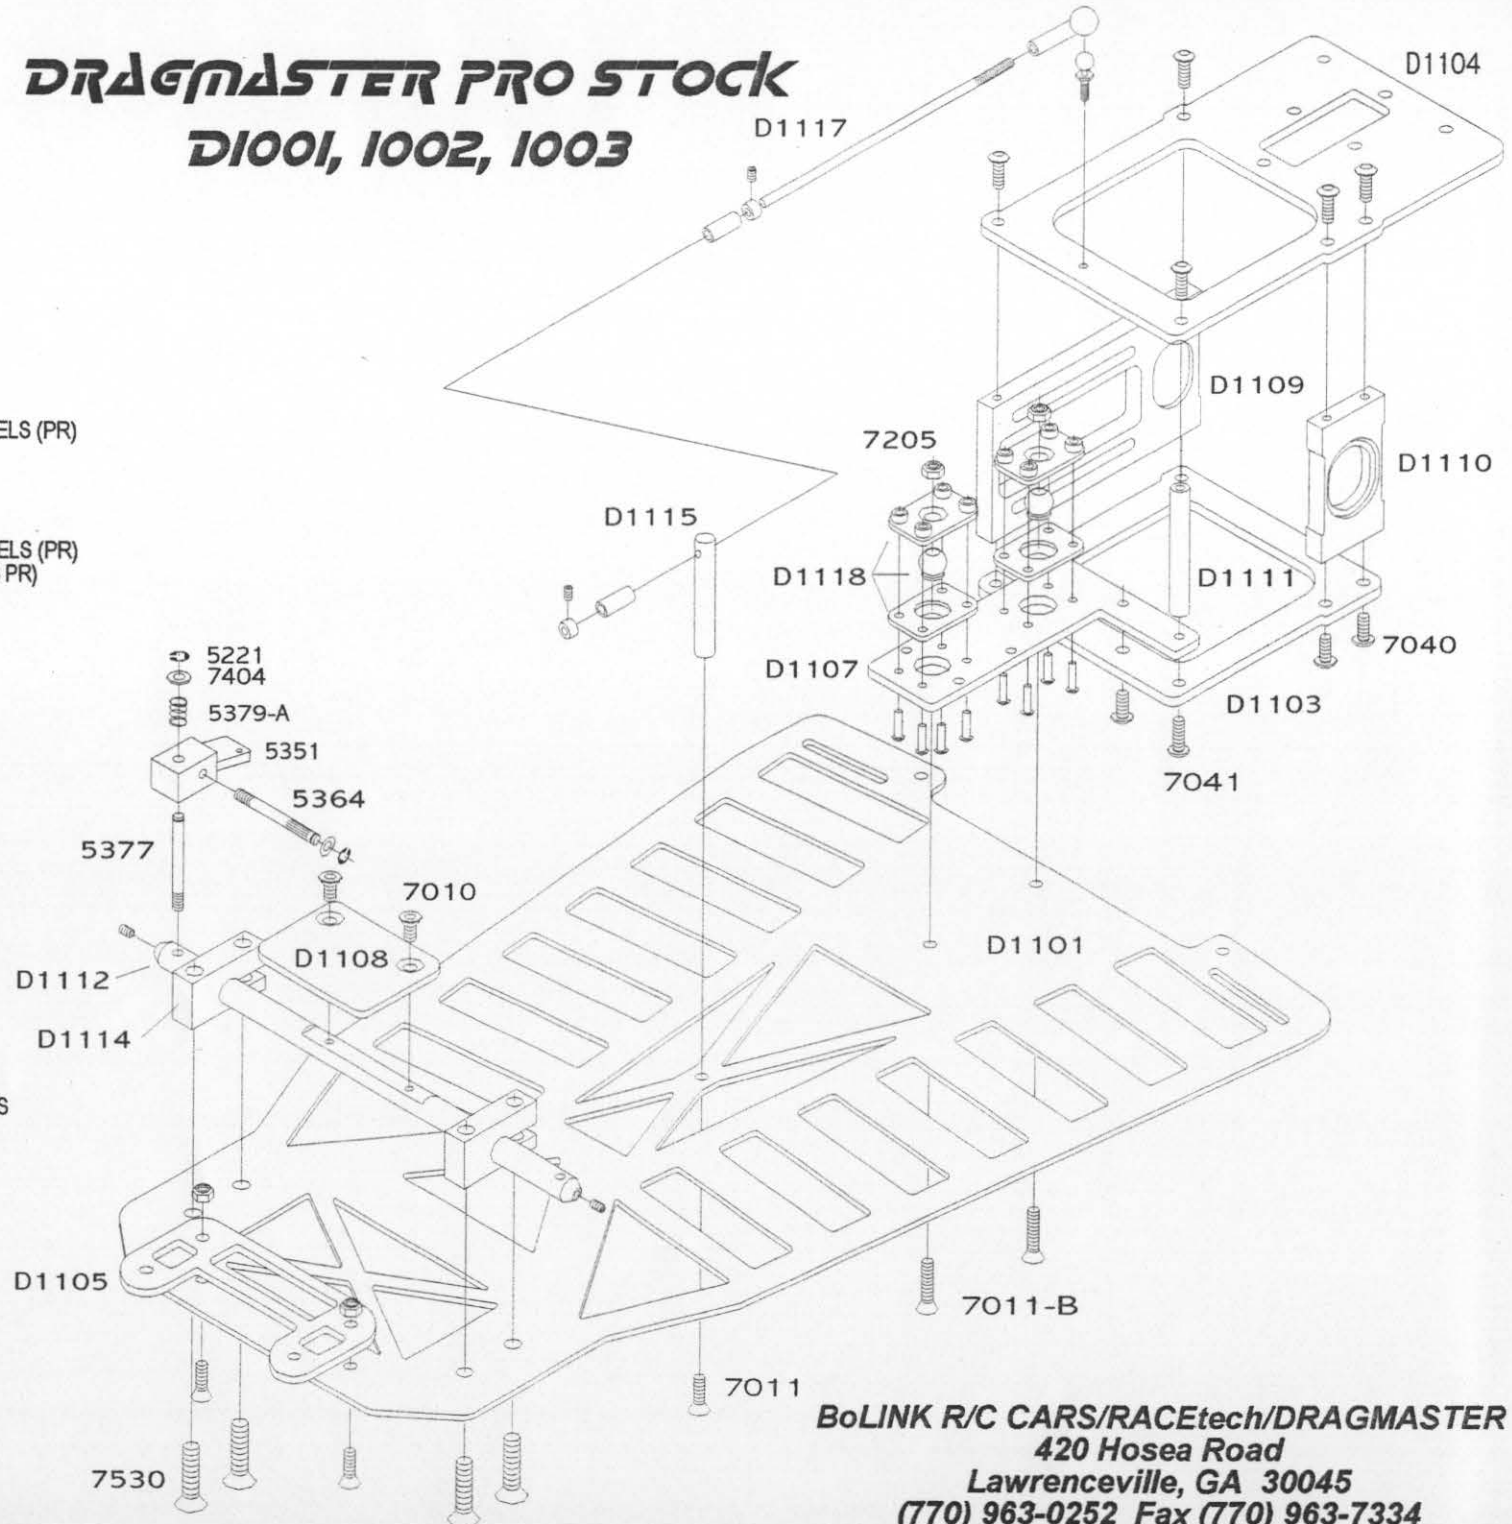

## REPLACEMENT PARTS

D1101	PRO STOCK CHASSIS
D1103	BOTTOM POD PLATE
D1104	TOP POD PLATE
D1105	FRONT BODY MOUNT PLATE
D1107	T-PLATE
D1108	STEERING SERVO MOUNT PLATE
D1109	MOTOR MOUNT
D1110	LEFT AXLE CARRIER
D1111	POD SUPPORT POST
D1112	FRONT AXLE
D1114	FRONT AXLE BLOCK
D1115	PULL BAR MOUNT
D1117	PULL BAR w/HARDWARE
D1118	PIVOT ASSEMBLY (2)
D1301	ULTRALITE 2" O-RING FRONT WHEELS (PR)
D1326	1/12 CLAMP WHEEL/GEAR HUB (2)
D1327	ALUMINUM REAR AXLE
BL-2230	PRO STOCK MUSTANG BODY
BL-3104	1/12 REAR TIRES
BL-3418	STANDARD 2" O-RING FRONT WHEELS (PR)
BL-5186-B	REAR AXLE HEIGHT ADJUSTERS (3 PR)
BL-5351	STEERING BLOCKS
BL-5364	STUB AXLES
BL-5377	KINGPINS
BL-5379-A	FRONT SPRINGS
BL-5453	1/4 x 3/8" REAR BEARINGS (2)
BL-5456	1/8 x 5/16" FRONT BEARINGS (4)

# DRAGMASTER PRO STOCK

## D1001, 1002, 1003

## HARDWARE

BL-5221	E-CLIPS
BL-7010	4-40 x 1/4" FLATHEAD SCREWS
BL-7011	4-40 x 3/8" FLATHEAD SCREWS
BL-7011-B	4-40 x 1/2" FLATHEAD SCREWS
BL-7026	4-40 x 3/8" SOCKET CAP SCREWS
BL-7027	4-40 x 1/2" SOCKET CAP SCREWS
BL-7039-B	2-56 x 5/16" BUTTON HEAD SCREWS
BL-7040	4-40 x 1/4" BUTTON HEAD SCREWS
BL-7041	4-40 x 3/8" BUTTON HEAD SCREWS
BL-7150	4-40 x 1/8" SET SCREW
BL-7205	4-40 ALUM. LOCK NUT
BL-7404	1/8" STEEL WASHERS
BL-7530	8-32 x .600 ALUM. FLATHEAD SCREWS