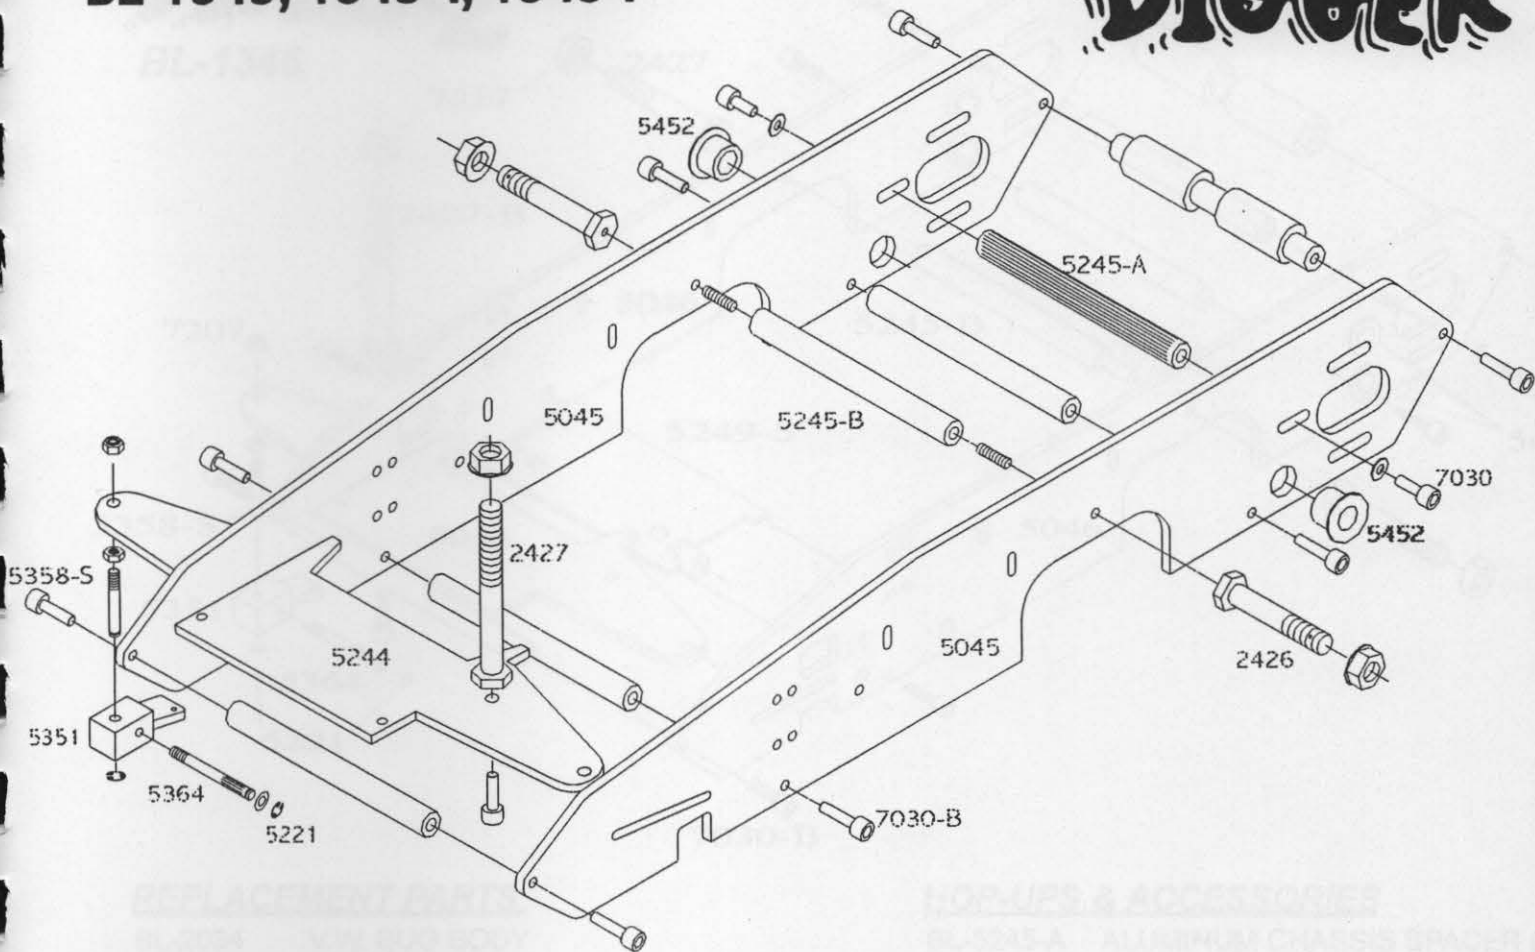

BL-1345, 1345-T, 1345-P

DIGGER

DIGGER REPLACEMENT PARTS

- BL-1345 KIT WITH V.W. BODY
- BL-1345-P V.W. KIT ASSEMBLED
- BL-1345-T KIT WITH TRUCK BODY
- BL-1851 ANTENNA SUPPORT TUBE
- BL-2026 V.W. BODY, CLEAR
- BL-2026-P V.W. BODY, PAINTED
- BL-2027 '40 FORD PICKUP BODY, CLEAR
- BL-2402 BODY CLIPS
- BL-2426 REAR BODY POSTS (1-1/2")
- BL-2427 FRONT BODY POSTS (2")
- BL-3053 FRONT TIRES
- BL-3351 REAR TIRES
- BL-3463 GEAR HUBS (2)
- BL-5045 CHASSIS PLATES (2)
- BL-5152 O-RING BATTERY HOLDERS
- BL-5221 E-CLIPS
- BL-5244 FRONT AXLE PLATE
- BL-5245-A ALUMINUM CHASSIS SPACER
- BL-5245-B NYLON CHASSIS SPACERS (6) WITH HDWE.
- BL-5308 TIE ROD KIT (STEERING LINKS)
- BL-5351 STEERING BLOCKS, PAIR
- BL-5358-S KINGPINS
- BL-5364 STUB AXLES
- BL-5452 REAR BUSHINGS (2)
- BL-5457 FRONT BUSHINGS (4)
- BL-5509 PINION GEAR
- BL-5674 54T AXLE GEAR
- BL-5745 REAR AXLE

HARDWARE

- BL-7030-B CHASSIS/WHEEL SCREWS (8)
- BL-7150 LINKAGE & PINION SET SCREWS
- BL-7160 REAR HUB SET SCREWS
- BL-7207 FRONT WHEEL NUTS (8)
- BL-7217 BODY MOUNT NUTS (6)
- BL-7600 HEX WRENCH SET

HOP-UP'S AND ACCESSORIES

OTHER BODIES

- BL-2004 '40 FORD COUPE
- BL-2008 '55 CHEVY
- BL-2010 '66 MUSTANG
- BL-2014 FERRARI F40
- BL-2028 KILLER VETTE
- BL-2072 LAMBORGHINI COUNTACH
- BL-2079 CHEVY LUV PICKUP

SEE PRICE LIST FOR CURRENT PRICES